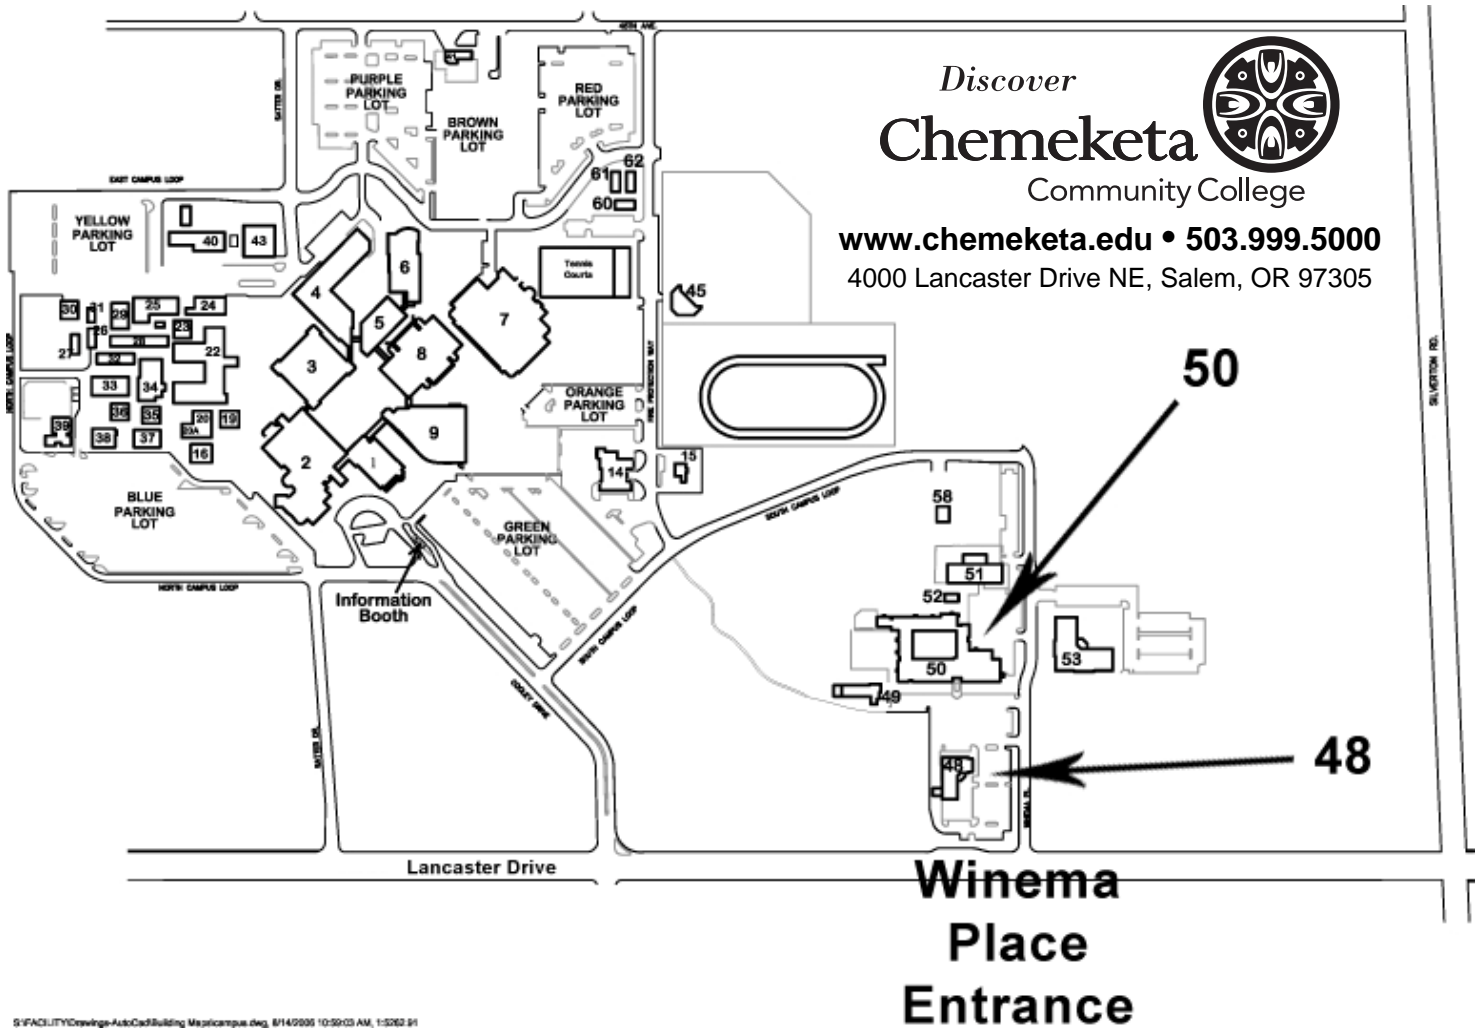

Discover
Chemeketa

Community College

www.chemeketa.edu • 503.999.5000

4000 Lancaster Drive NE, Salem, OR 97305

Conference will begin in Building 50, Winema Place.

Driving from the South...

Take **I-5 South**

Take exit **258** toward **N Salem/Fairgrounds/Amphitheatre**

Turn **left** at **Portland Rd NE**

Turn **right** at **Ward Dr NE**

Turn **right** at **Lancaster Dr NE**

Driving from the North...

Take **I-5 North**

Take exit **256** to merge onto **OR-213 N/Market St NE** toward **Silverton**

Turn **left** at **Lancaster Dr NE**