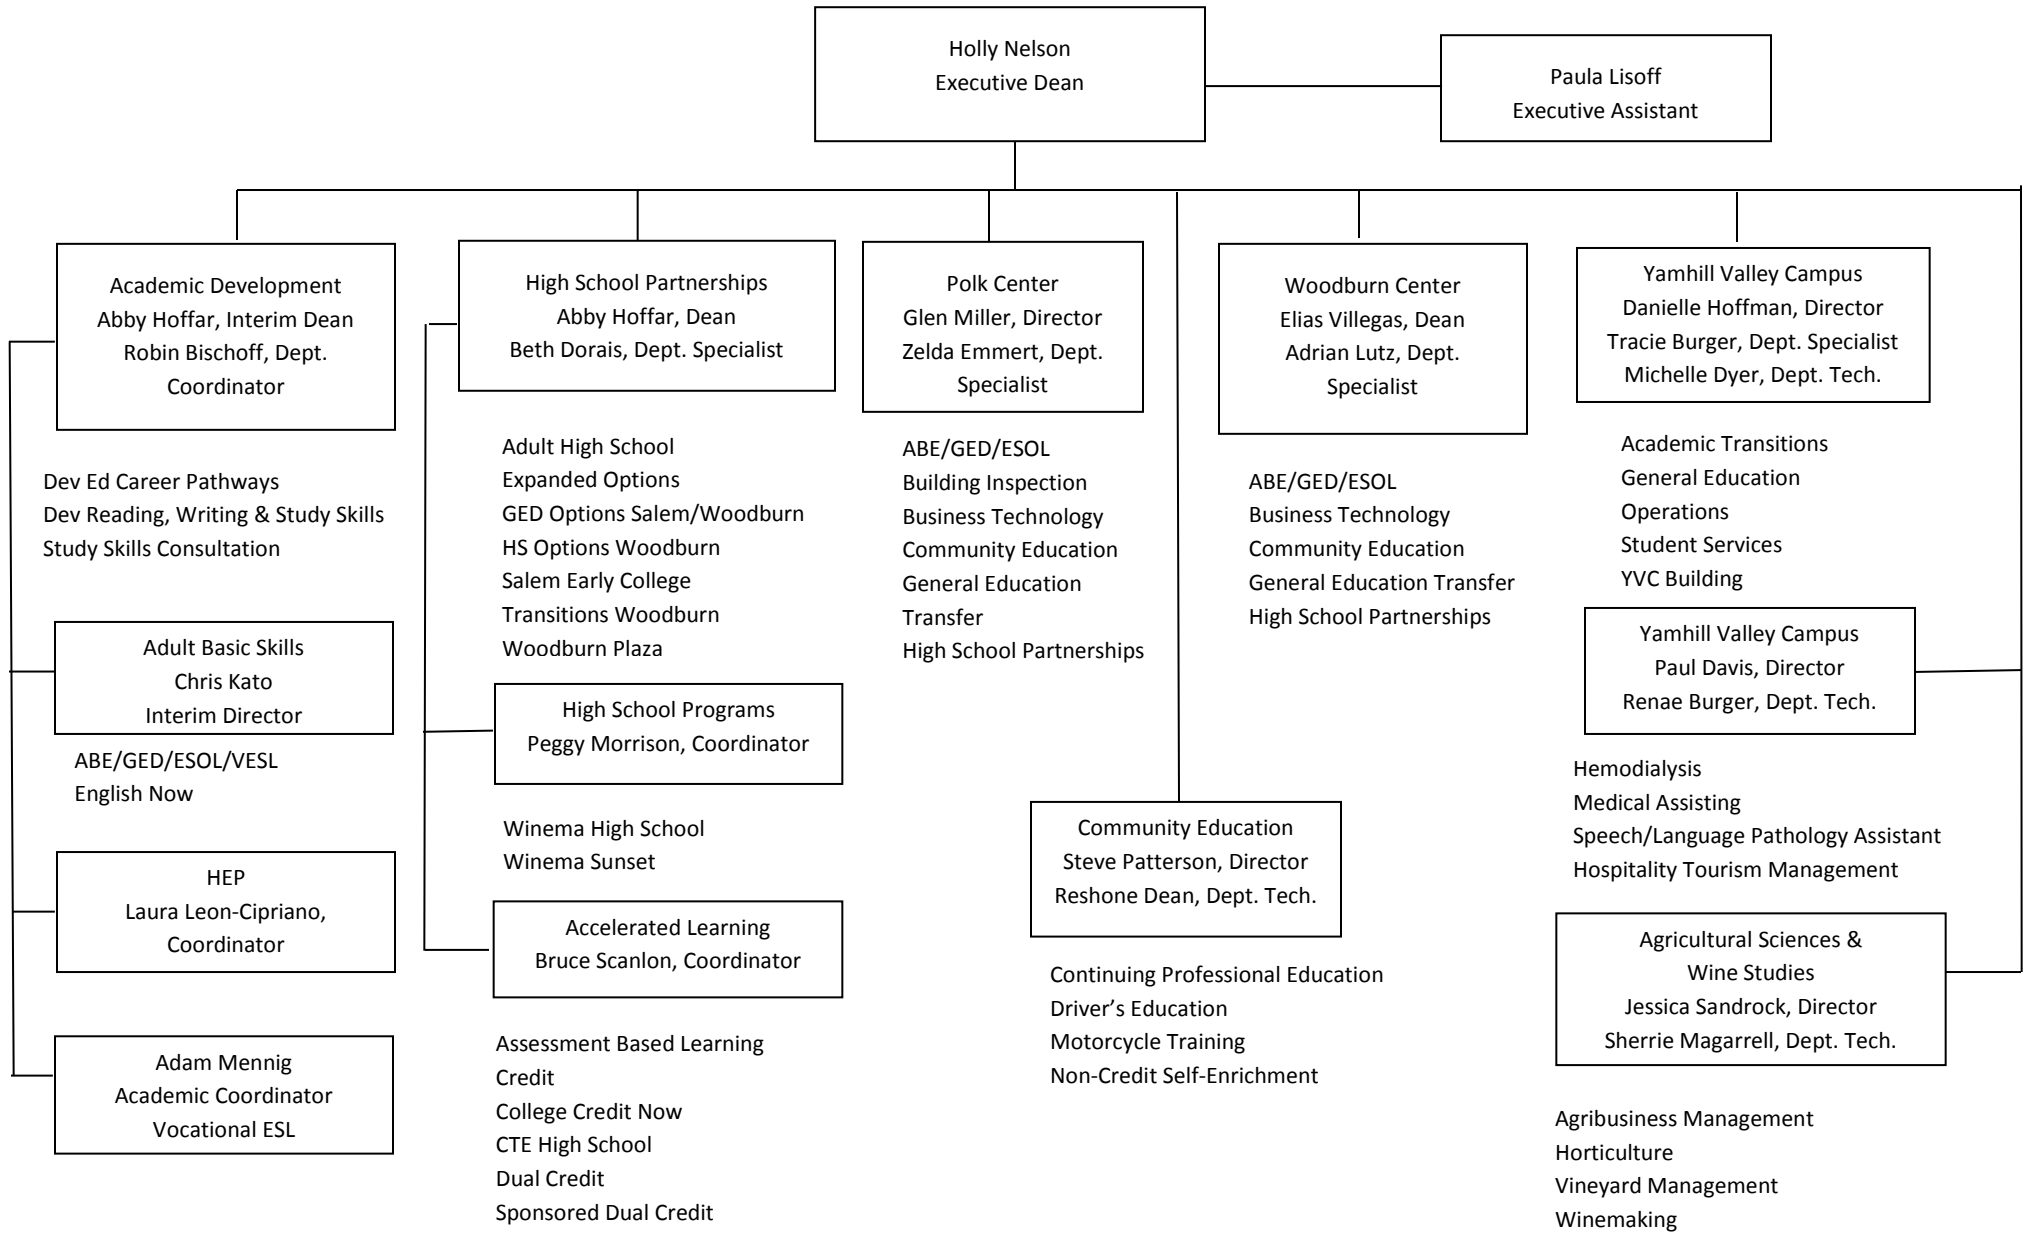

CHEMEKETA COMMUNITY COLLEGE

*more detailed charts follow

PRESIDENT'S OFFICE

GOVERNANCE & ADMINISTRATION

COLLEGE SUPPORT SERVICES

INSTRUCTION & STUDENT SERVICES

Accreditation Liaison Officer
 Articulation
 Curriculum Resource Center/Catalog
 Program Review/Assessment
 Scheduling

*More detailed charts follow

ACADEMIC PROGRESS & REGIONAL EDUCATION SERVICES

CAREER & TECHNICAL EDUCATION

GENERAL EDUCATION & TRANSFER STUDIES

STUDENT DEVELOPMENT & LEARNING RESOURCES