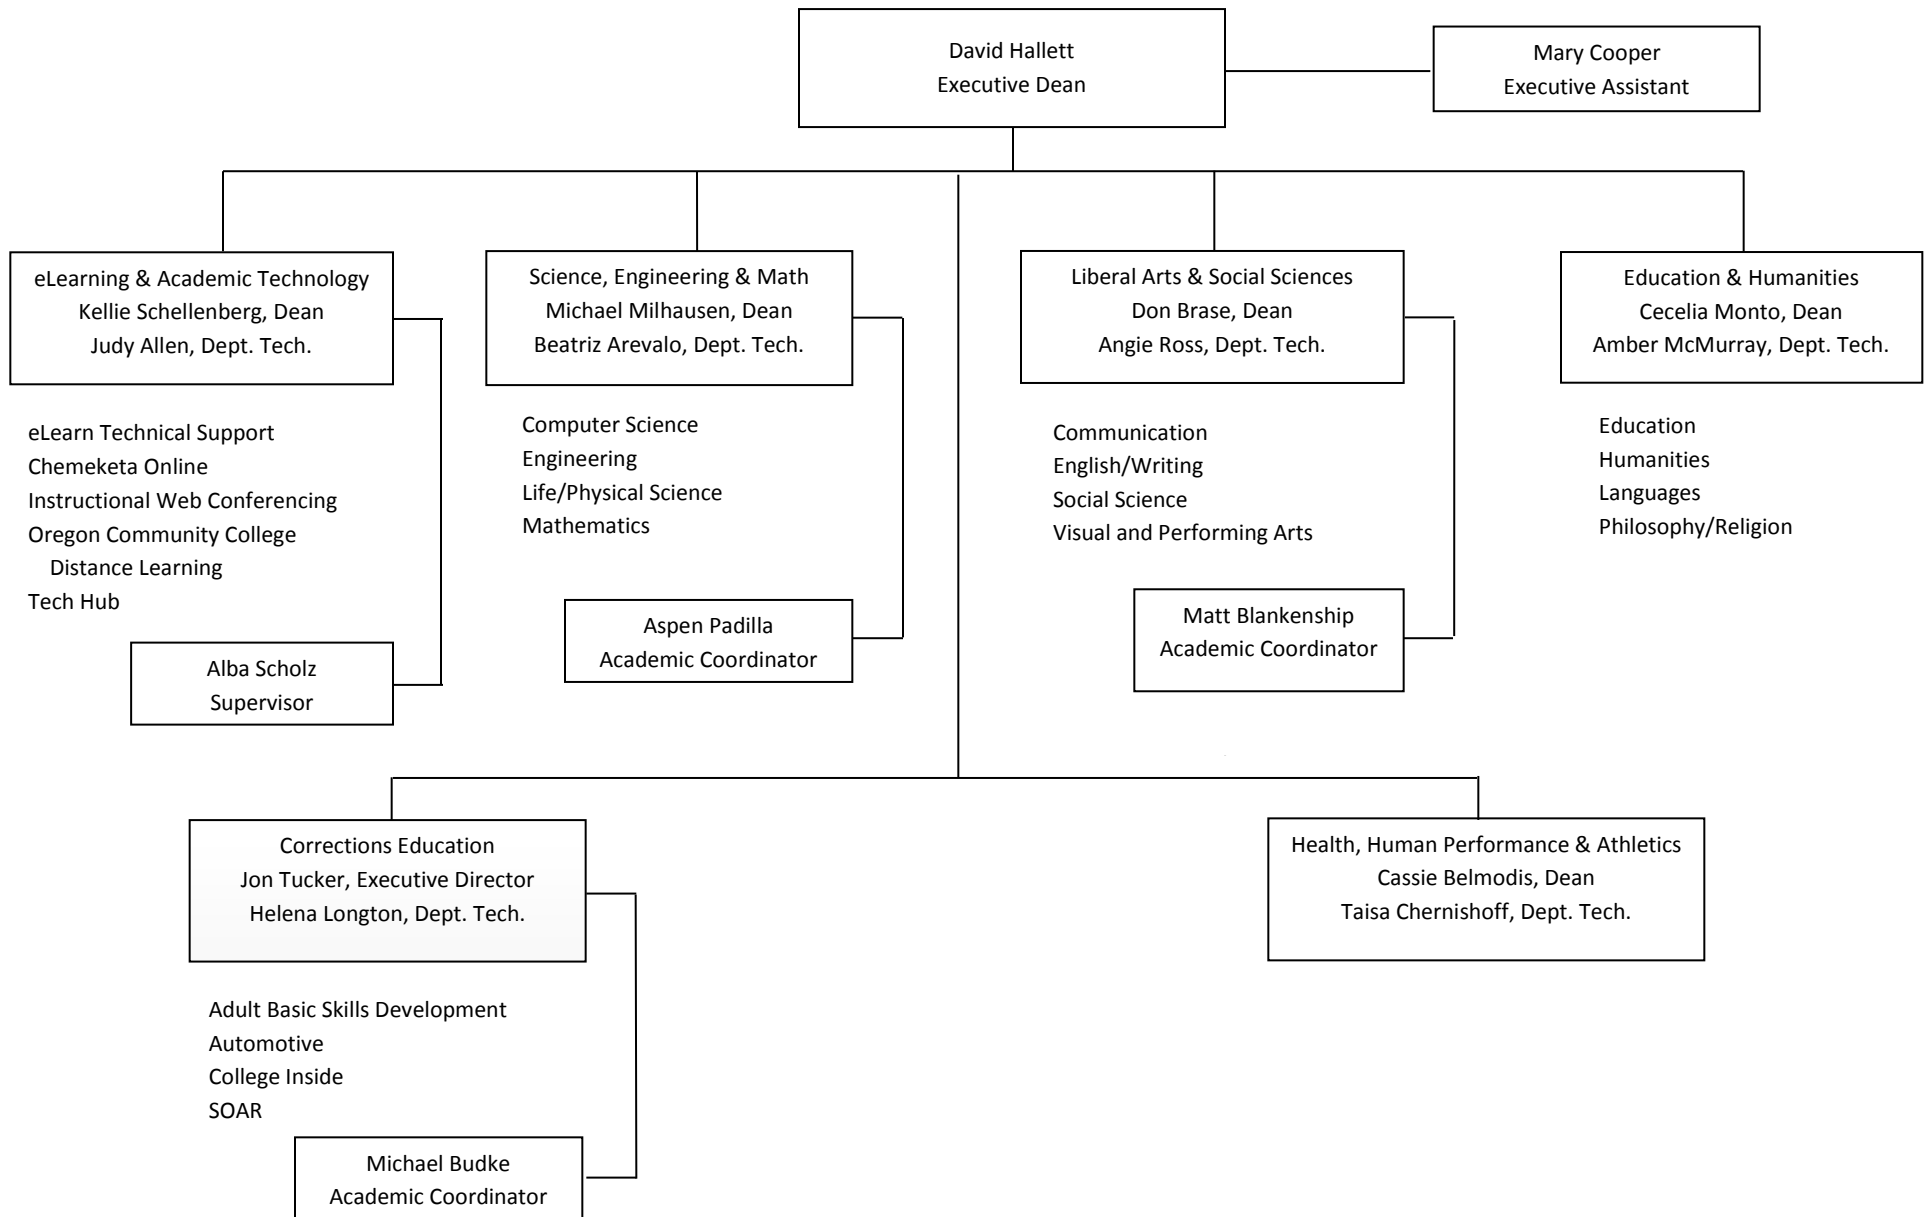

CHEMEKETA COMMUNITY COLLEGE

*more detailed charts follow

PRESIDENT'S OFFICE

GOVERNANCE & ADMINISTRATION

COLLEGE SUPPORT SERVICES

INSTRUCTION & STUDENT SERVICES

Accreditation Liaison Officer
 Articulation
 Curriculum Resource Center/Catalog
 Program Review/Assessment
 Scheduling

*More detailed charts follow

ACADEMIC PROGRESS & REGIONAL EDUCATION SERVICES

CAREER & TECHNICAL EDUCATION

GENERAL EDUCATION & TRANSFER STUDIES

STUDENT DEVELOPMENT & LEARNING RESOURCES