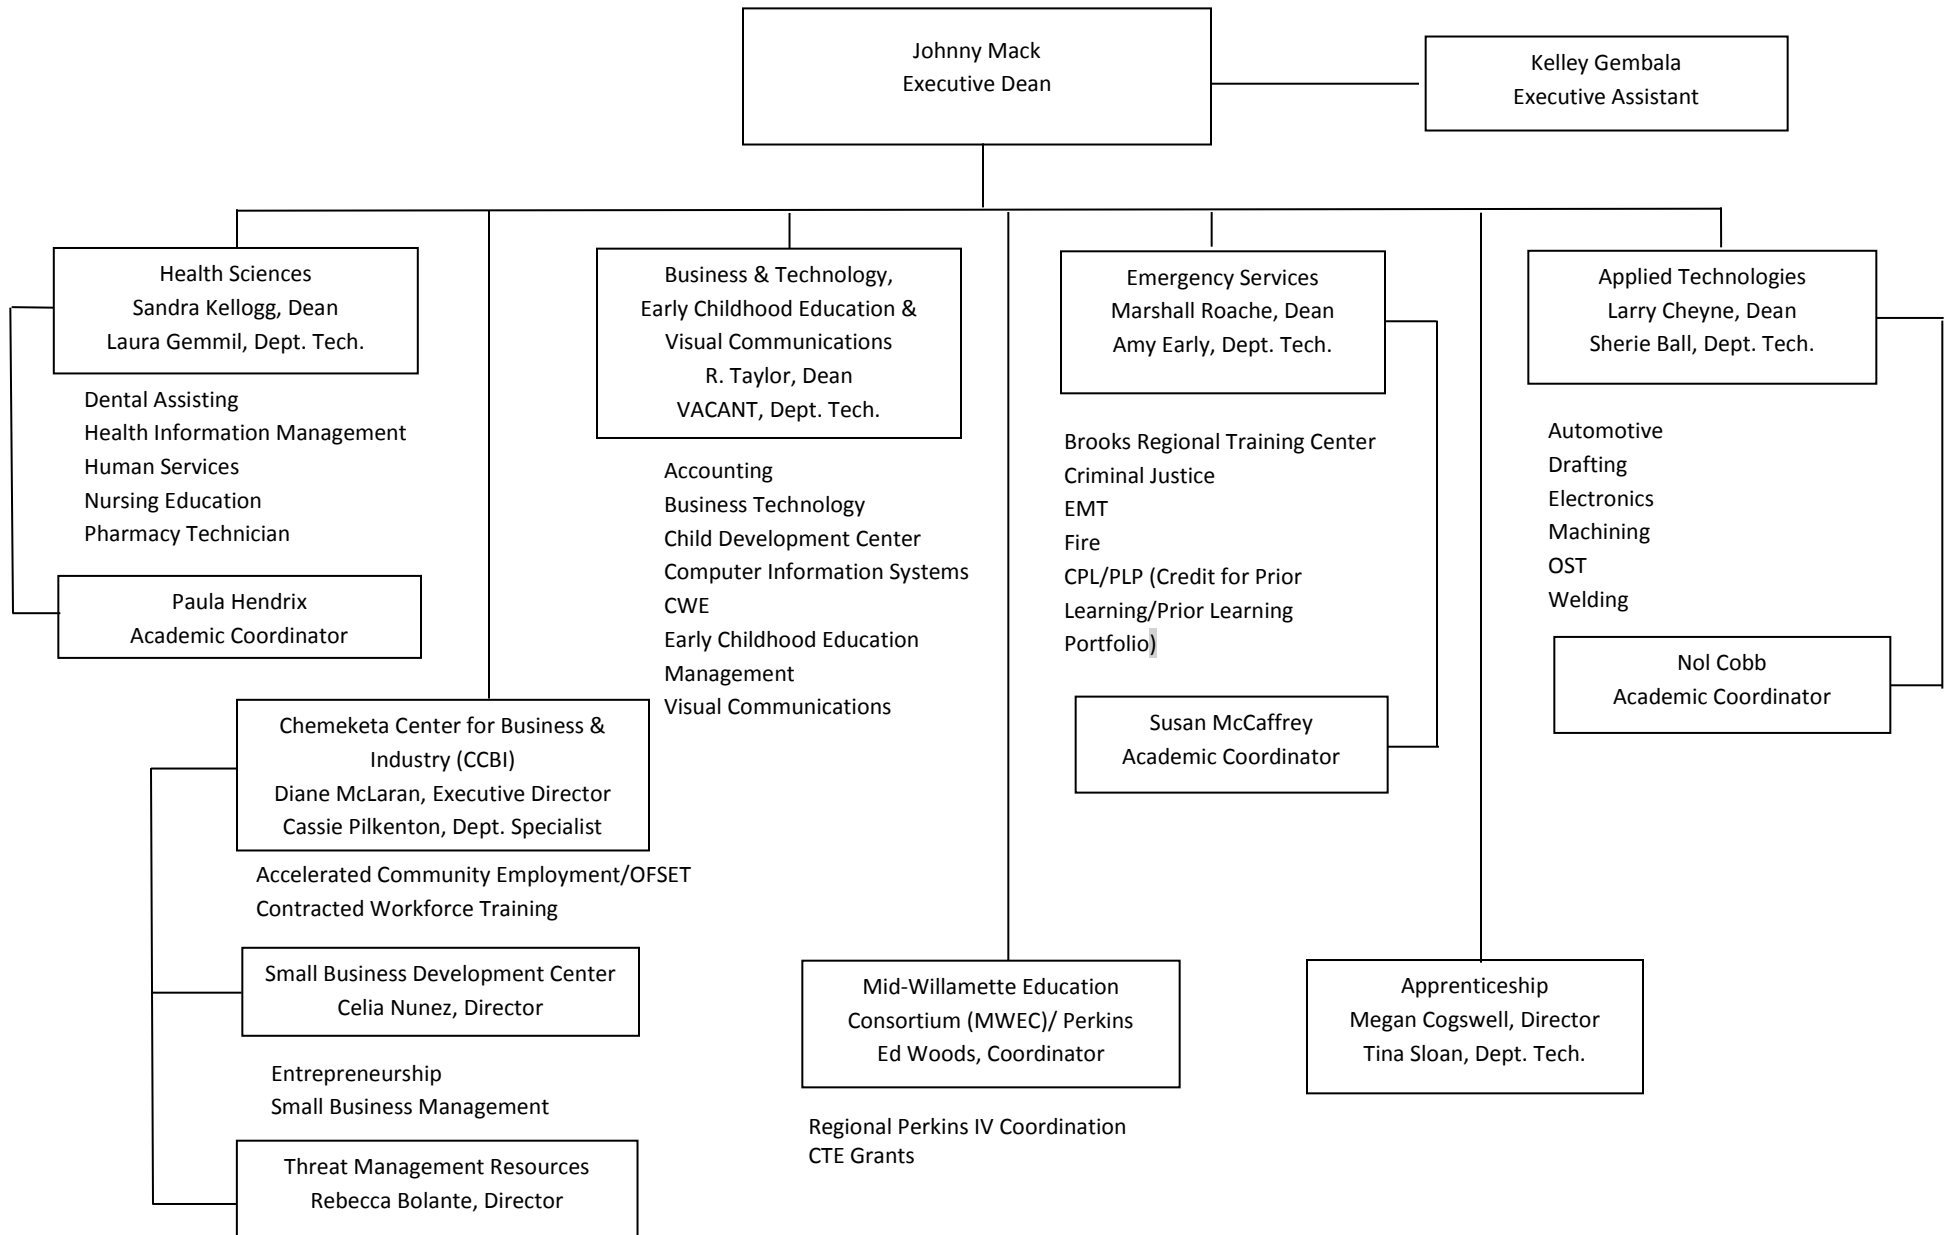

CHEMEKETA COMMUNITY COLLEGE

*more detailed charts follow

PRESIDENT'S OFFICE

GOVERNANCE & ADMINISTRATION

COLLEGE SUPPORT SERVICES

INSTRUCTION & STUDENT SERVICES

Accreditation Liaison Officer
 Articulation
 Curriculum Resource Center/Catalog
 Program Review/Assessment
 Scheduling

*More detailed charts follow

ACADEMIC PROGRESS & REGIONAL EDUCATION SERVICES

CAREER & TECHNICAL EDUCATION

GENERAL EDUCATION & TRANSFER STUDIES

STUDENT DEVELOPMENT & LEARNING RESOURCES